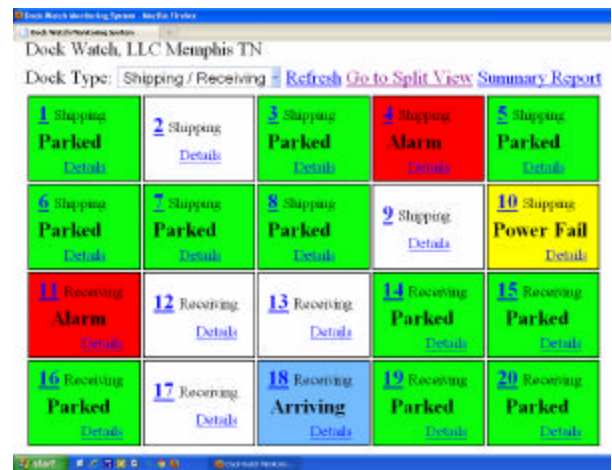

## Loading Dock Monitoring System Dock Watch with LDMS

Dock-Watch Monitoring System

Loader Communication System

### REAL TIME INFORMATION MONITORED BY DOCK-WATCH

#### Dock-Watch:

- **Dock-Watch:** Mounted in your loading dock bumper, Dock-Watch Monitors your Loading Docks 24/7.
- **The LDMS:** Monitors and electronically logs all Trailer activities and events.
- **Trailer Arrival Time:** Dock-Watch identifies trailer arrival and the LDMS Logs the event .
- **Load Ready Button:** Activated by your Loader, indicating load completed, the LDMS Logs the event.
- **Trailer Creep/Early Departure Alarm:** An alarm is indicated on the LDMS warehouse display monitor in the shipping clerks office and the LDMS logs the incident.
- **Departure Time:** Customer driver departure, the LDMS logs this event.

#### Loading Dock History Reports:

- **Each Loading Dock:** Present and Past Reports.
- **At the Touch of a Button:** Real Time Loading Dock Activities.
- **Track Loading Dock Events By:** Dock, Day, Hours, Minutes, Monthly, Quarterly, Annually.